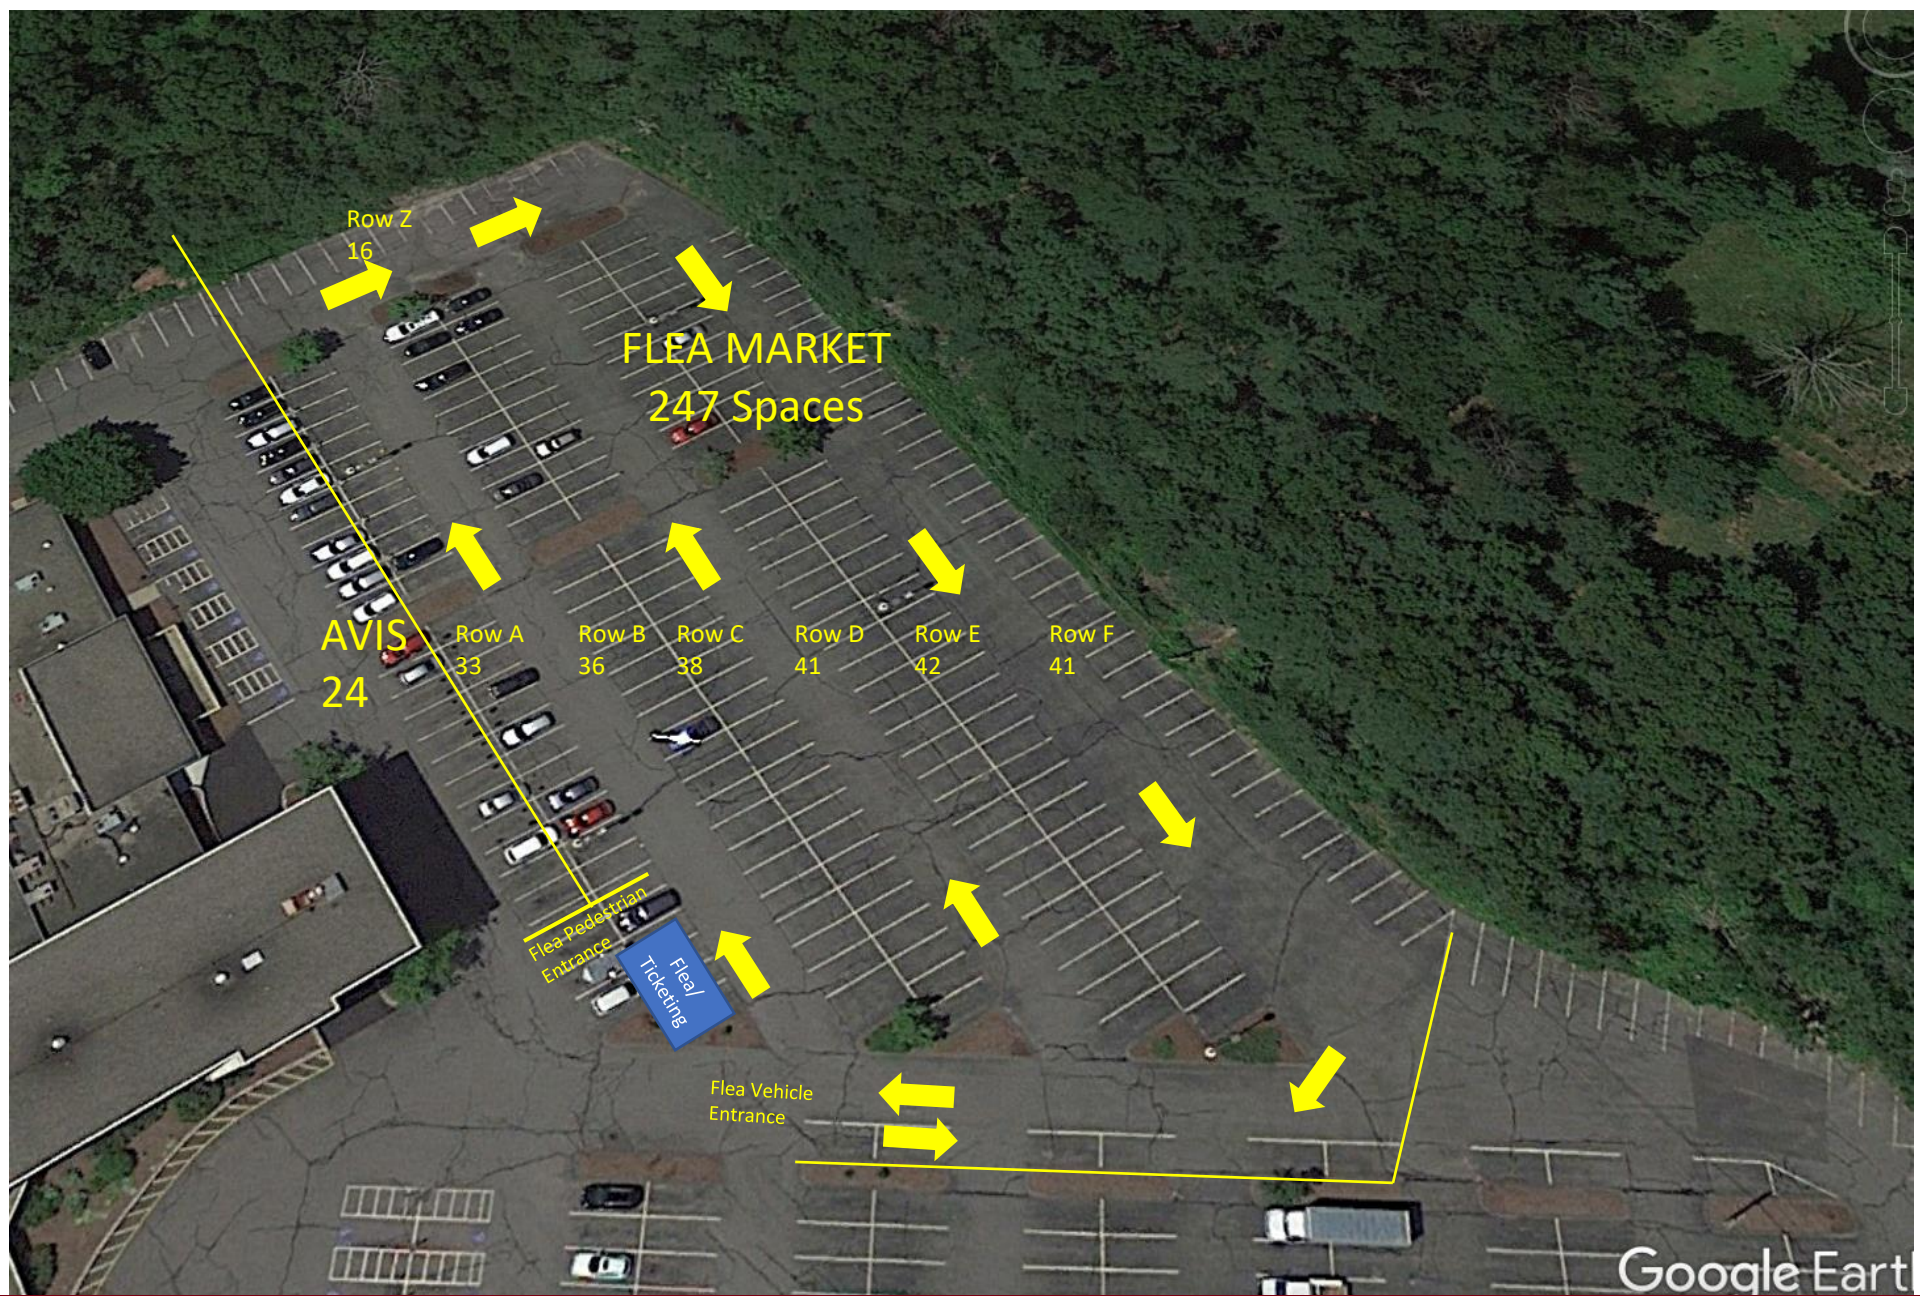

## East Conference Rooms

Hotel Staff  
Parking

East  
Conference  
Rooms  
HP  
6

Flea Market  
247 spaces

Main Registration/Checkin

West  
Conference Rooms

HP/Speaker  
79 spaces

A  
450 spaces

B  
150 spaces

Row Z  
16

FLEA MARKET  
247 Spaces

AVIS  
24

Row A  
33

Row B  
36

Row C  
38

Row D  
41

Row E  
42

Row F  
41

Flea Pedestrian  
Entrance

Flea/  
Ticketing

Flea Vehicle  
Entrance

Google Earth