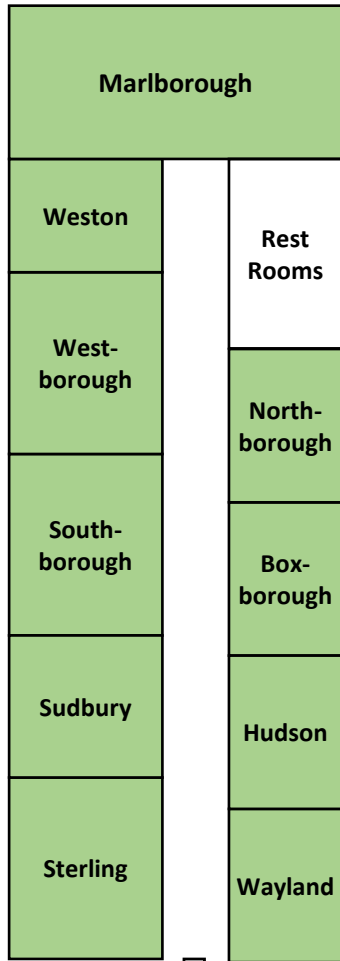

## West Conference Rooms

Lobby

Lobby

## East Conference Rooms

Hotel Staff  
Parking

East  
Conference  
Rooms  
HP  
6

Flea Market  
247 spaces

Main Registration/Checkin

West  
Conference Rooms

HP/Speaker  
79 spaces

A  
450 spaces

B  
150 spaces

Row Z  
16

FLEA MARKET  
247 Spaces

AVIS  
24

Row A  
33

Row B  
36

Row C  
38

Row D  
41

Row E  
42

Row F  
41

Flea Pedestrian  
Entrance

Flea/  
Ticketing

Flea Vehicle  
Entrance

Google Earth