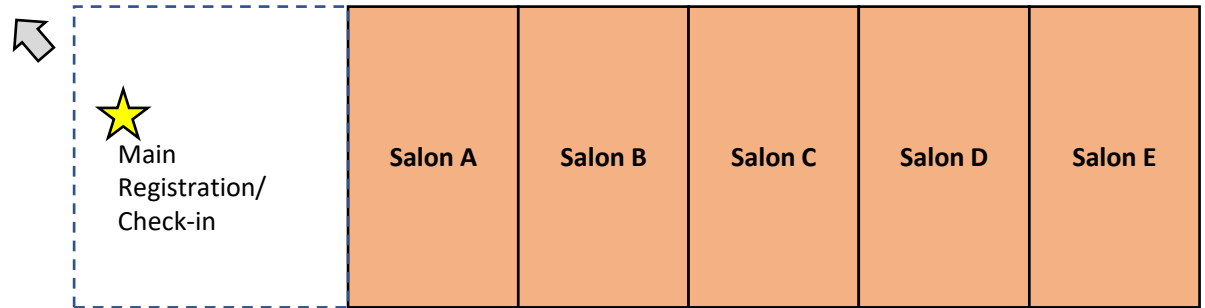

## West Conference Rooms

Lobby

Lobby

## East Conference Rooms

Hotel Staff  
Parking

East  
Conference  
Rooms  
HP  
6

Flea Market  
247 spaces

Main Registration/Checkin

West  
Conference Rooms

HP/Speaker  
79 spaces

A  
450 spaces

B  
150 spaces

Row Z  
16

FLEA MARKET  
247 Spaces

AVIS  
24

Row A  
33

Row B  
36

Row C  
38

Row D  
41